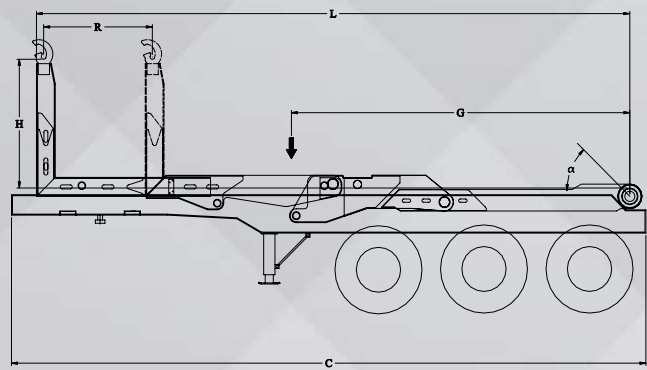

### Technical Specifications

Datos técnicos	2 AXLE SEMI-TRAILERS JI-25.000 L	3 AXLE SEMI-TRAILERS JI-30.000 SC	3 AXLE SEMI-TRAILERS JI-30.000 SM
Authorised max weight of the whole set	36.000 kg.	40.000 kg.	40.000 kg.
Hooklift's load capacity	25.000 kg.	30.000 kg.	30.000 kg.
Set weight	7.200 kg.	8.000 kg.	8.200 kg.
Equipment's length, L	6.450 mm.	7.350 mm.	7.650 mm.
Gravity centre, G	3.550 mm.	4.050 mm.	4.250 mm.
Tilting angle, $\alpha$	49°	45°	44°
Hook height, H	1.550 mm.	1.550 mm.	1.550 mm.
Arm movement, R	1.350 mm.	1.950 mm.	2.050 mm.
Chassis length	6.850 mm.	8.120 mm.	8.320 mm.
Container's length	7.000 mm.	8.200 mm.	8.500 mm.