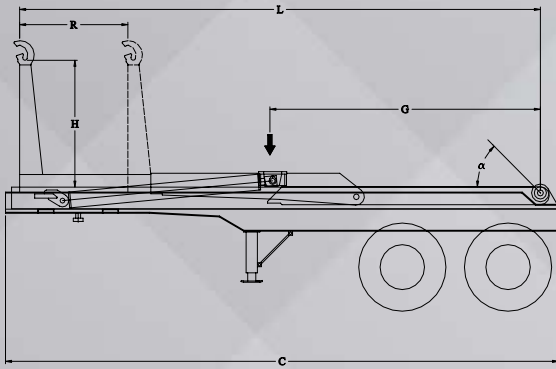

### Technical Specifications

Datos técnicos	2 AXLE SEMI-TRAILERS JI-25.000 L	3 AXLE SEMI-TRAILERS JI-30.000 SC	3 AXLE SEMI-TRAILERS JI-30.000 SM
Authorised max weight of the whole set	36.000 kg.	40.000 kg.	40.000 kg.
Hooklift's load capacity	25.000 kg.	30.000 kg.	30.000 kg.
Set weight	7.200 kg.	8.000 kg.	8.200 kg.
Equipment's length, L	6.450 mm.	7.350 mm.	7.650 mm.
Gravity centre, G	3.550 mm.	4.050 mm.	4.250 mm.
Tilting angle, $\alpha$	49°	45°	44°
Hook height, H	1.550 mm.	1.550 mm.	1.550 mm.
Arm movement, R	1.350 mm.	1.950 mm.	2.050 mm.
Chassis length	6.850 mm.	8.120 mm.	8.320 mm.
Container's length	7.000 mm.	8.200 mm.	8.500 mm.